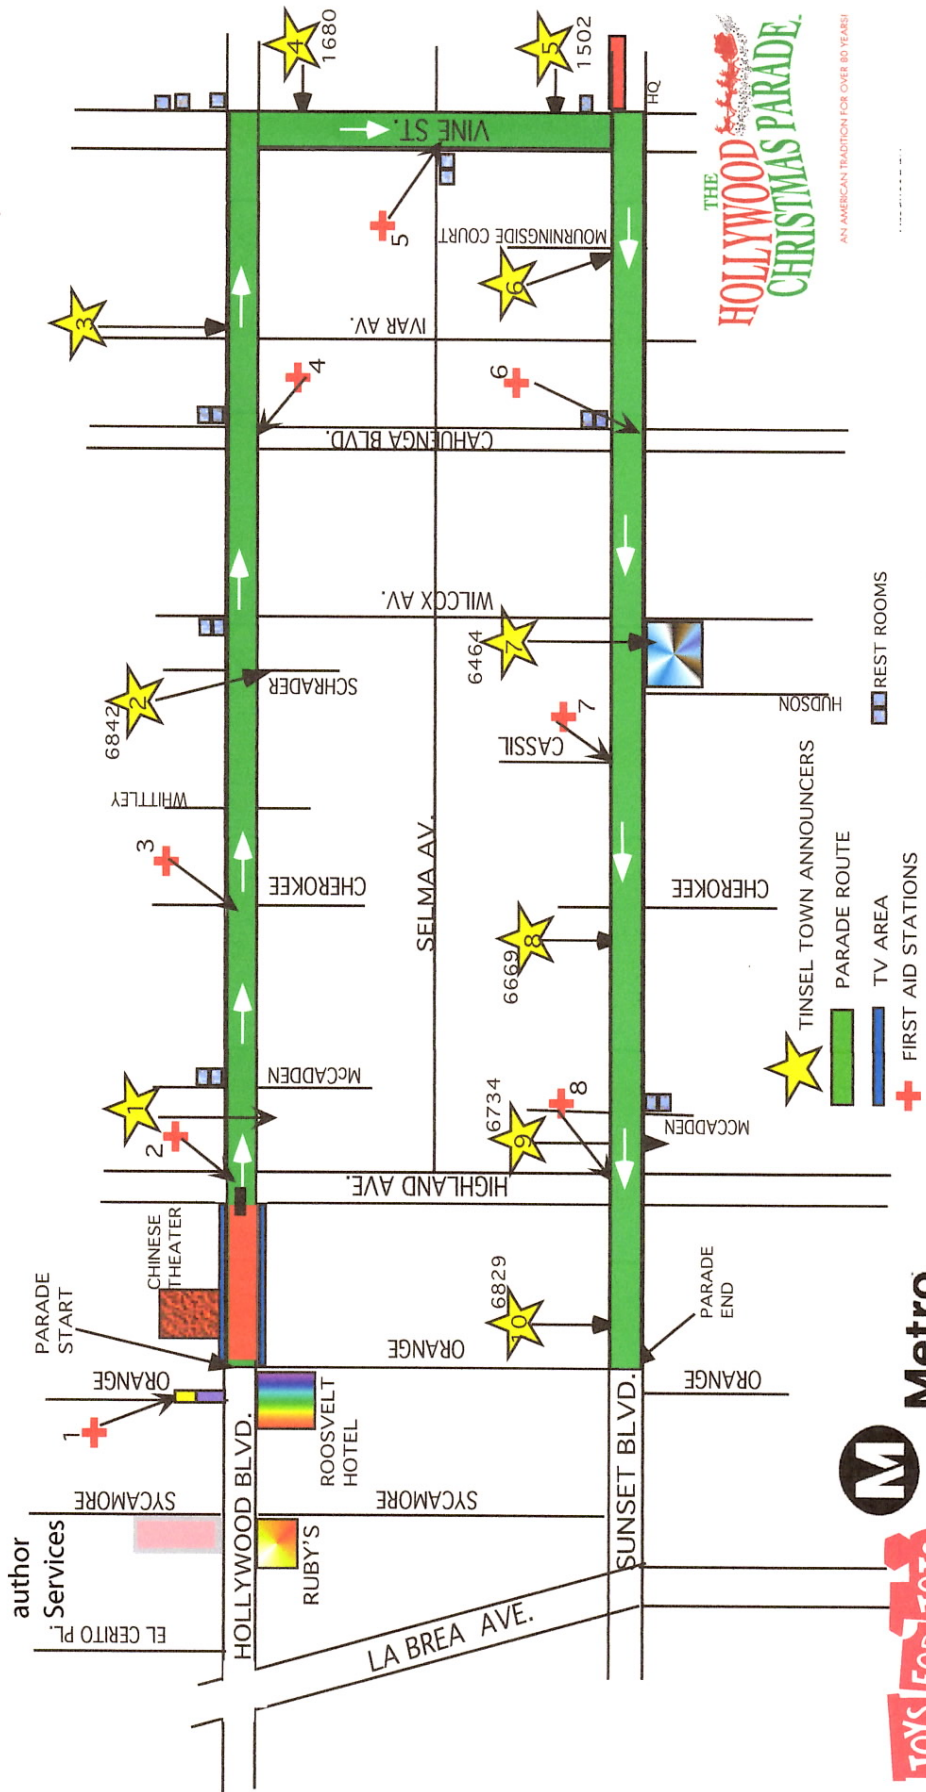

6:00 PM DECEMBER 1, 2013  
**HOLLYWOOD CHRISTMAS PARADE ROUTE MAP**  
 INCLUDING FIRST AID AND TINSEL TOWN STAGES

MAP#3

**Metro**

*Hallmark*  
CHANNEL

ASSOCIATED  
TELEVISION INTERNATIONAL

REVISED august 2013

**THE HOLLYWOOD CHRISTMAS PARADE**  
 AN AMERICAN TRADITION FOR OVER 80 YEARS!